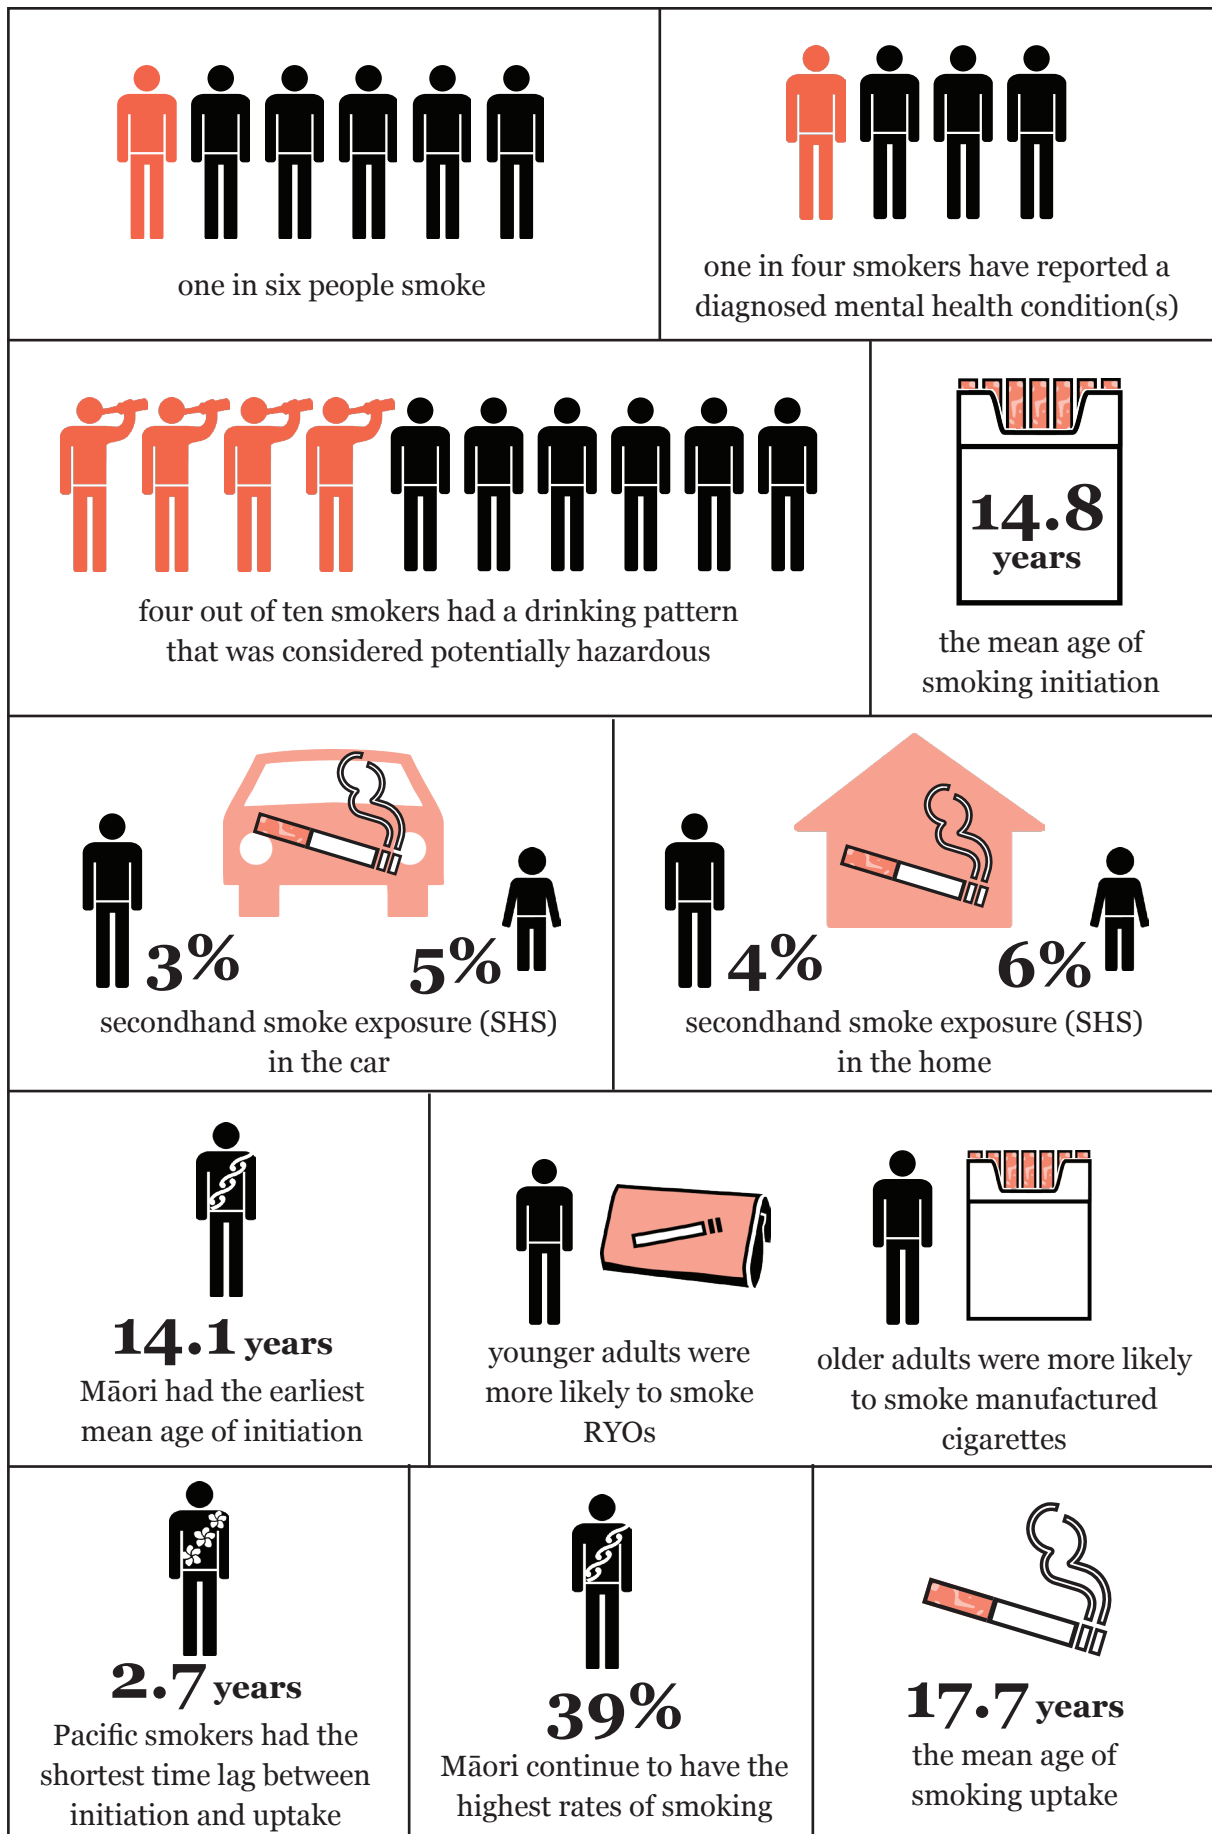

Tobacco Use 2012/13: New Zealand Health Survey – A snapshot

Want to find out more? Then go to www.health.govt.nz